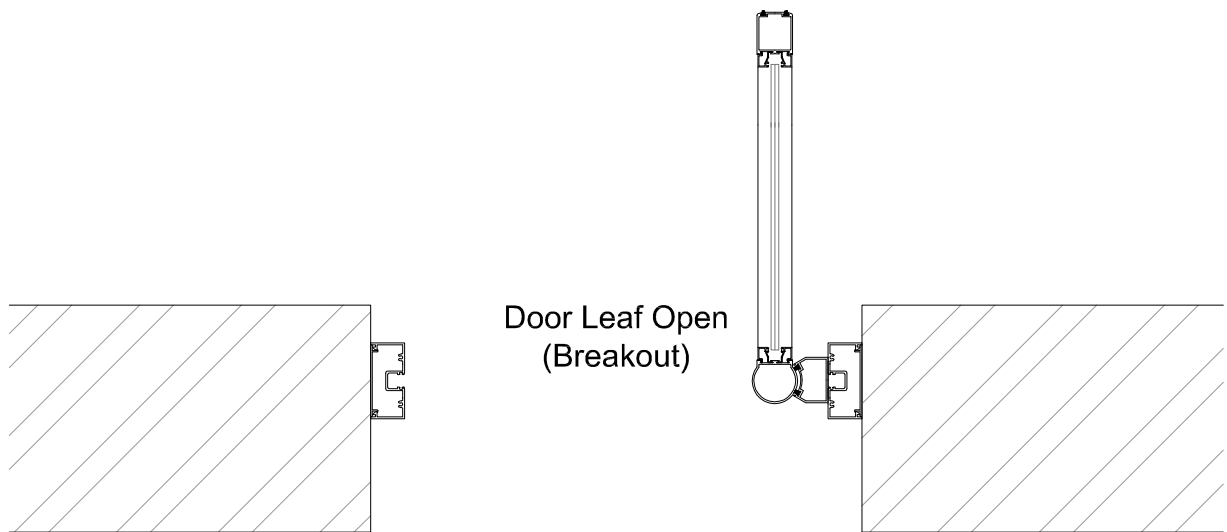

Premier Swing-In Head - Single Set Tunnel Fix

Scale 1:10 @ A4