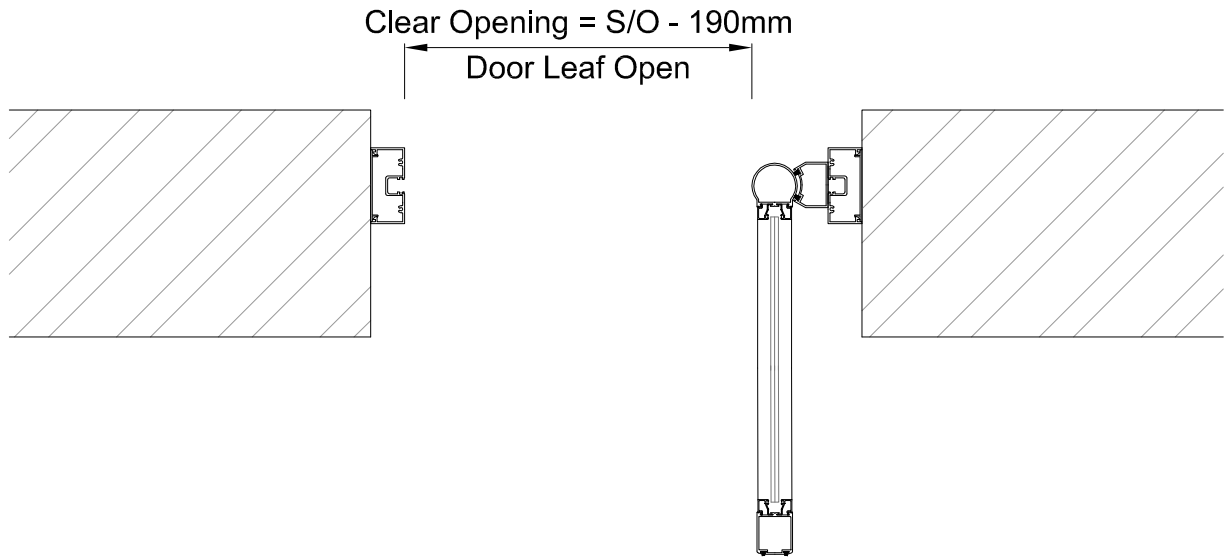

Premier Swing-In Head - Single Set Tunnel Fix

Scale 1:10 @ A4